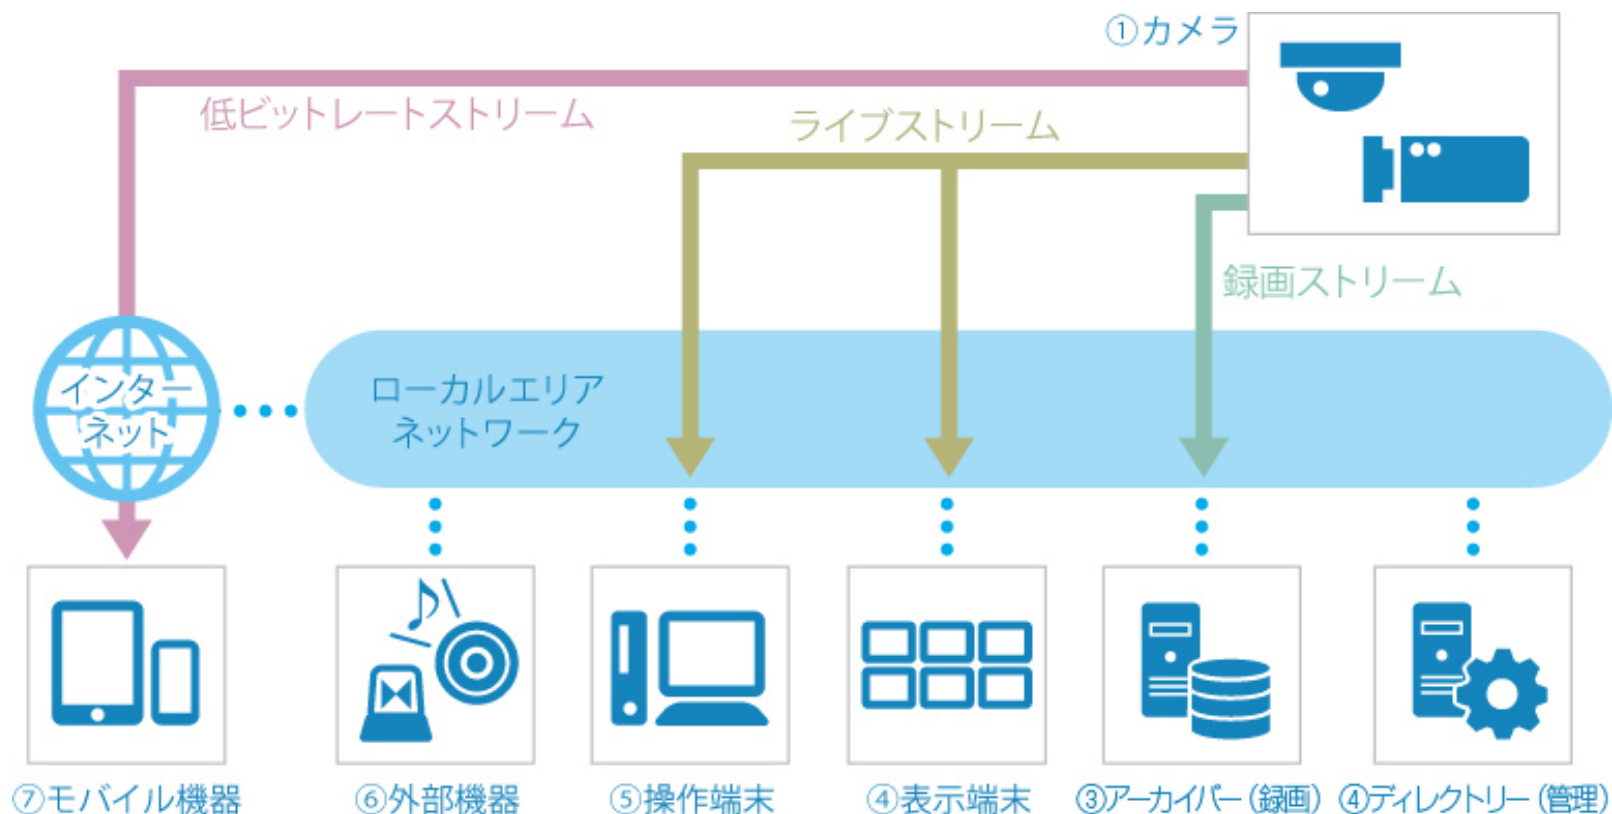

Open Security Center Hardening Guide (PDF)

Hide completed entries

OK

Temperature 68f	Humidity 59%
Power OK	Smoke OK

# Genetec Security Center Ecosystem

# システム構成