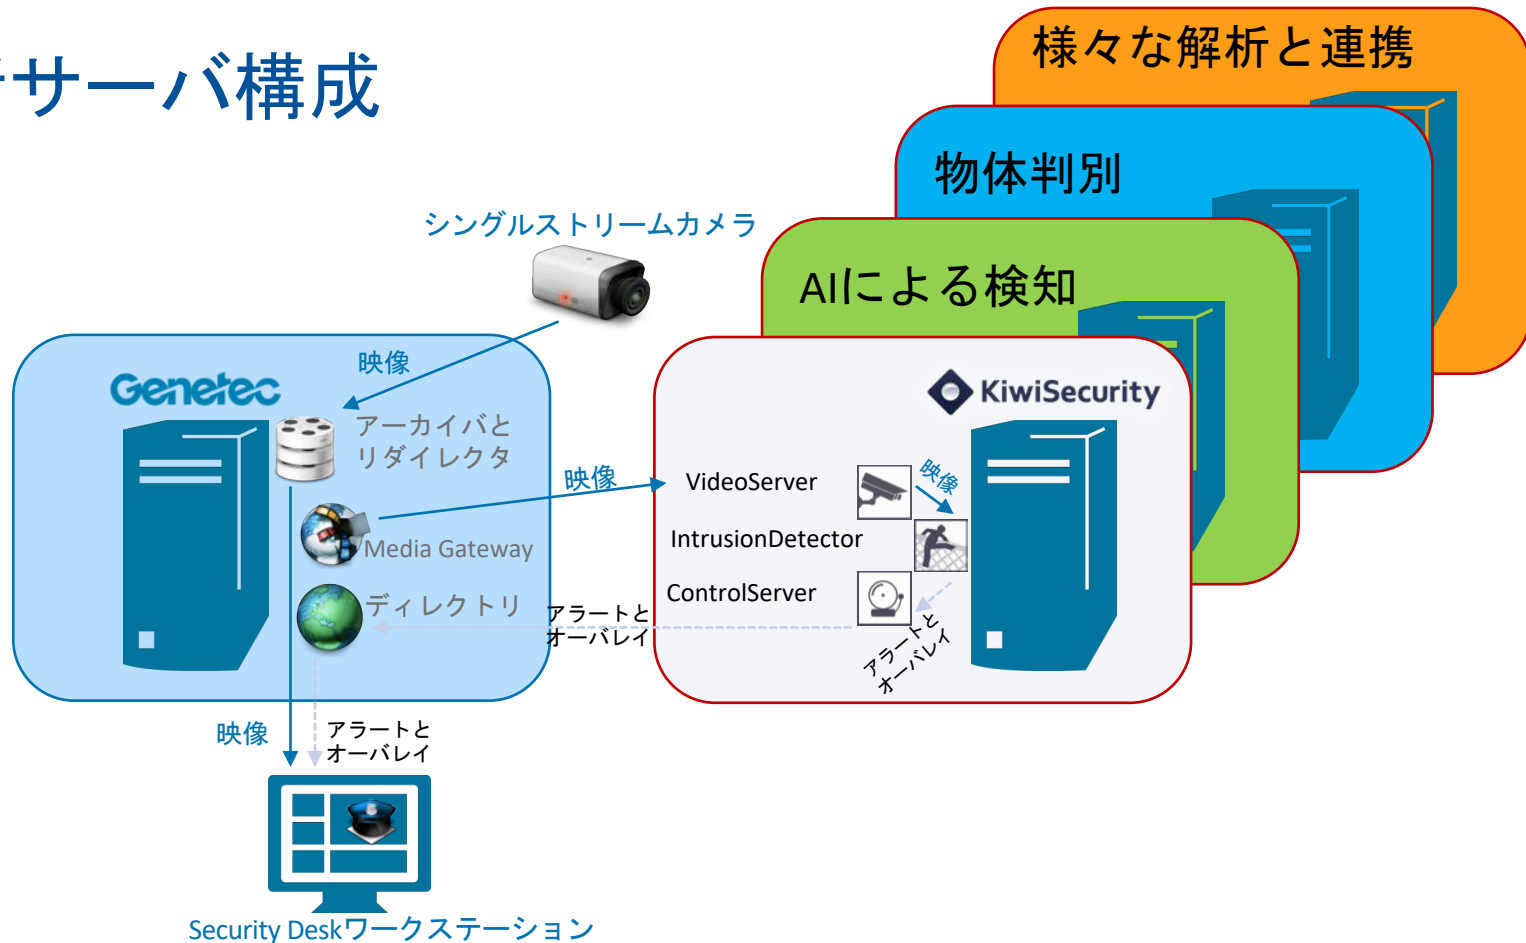

# NEC NeoFace Watch

# Realnetworks SAFR

File Tools View

EasyCamera

1280 x 720 @ 30.00

Recognition

FPS: 30  
Video: 1280 x 720  
Detection: 1280 x 720  
Detector: L1  
DPS: 18  
dDt: 53 ms  
dRt: 666 ms

Q: 0.75 199 x 250  
S: 0.76  
C: 0.77

# 映像解析サーバ構成

AI Camera連携

Optim社AI Camera連携

世界初

**Genetec™**  
Security Center

**OPTiM®**  
AI Camera

VMS

Edge