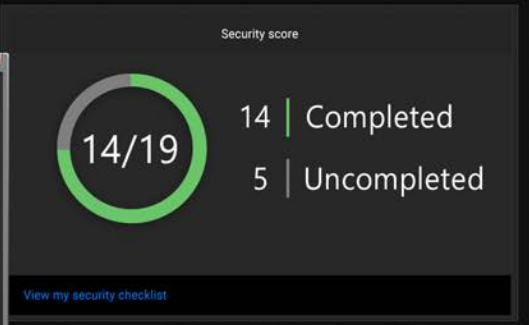

Select dashboard

Campus Security

Edit dashboard

Temperature 68f	Humidity 59%
Power OK	Smoke OK