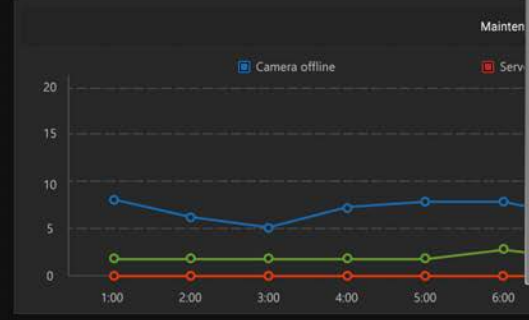

Select dashboard

Campus Security

Edit dashboard

Temperature 68f	Humidity 59%
Power OK	Smoke OK