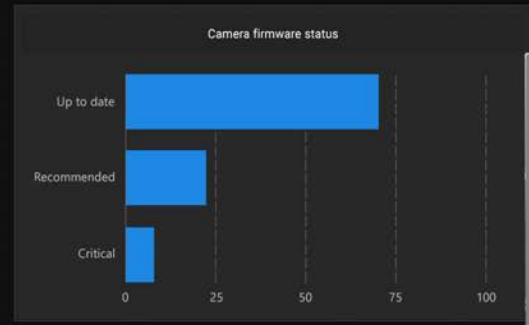

Select dashboard

Campus Security

Edit dashboard

Temperature 68f	Humidity 59%
Power OK	Smoke OK